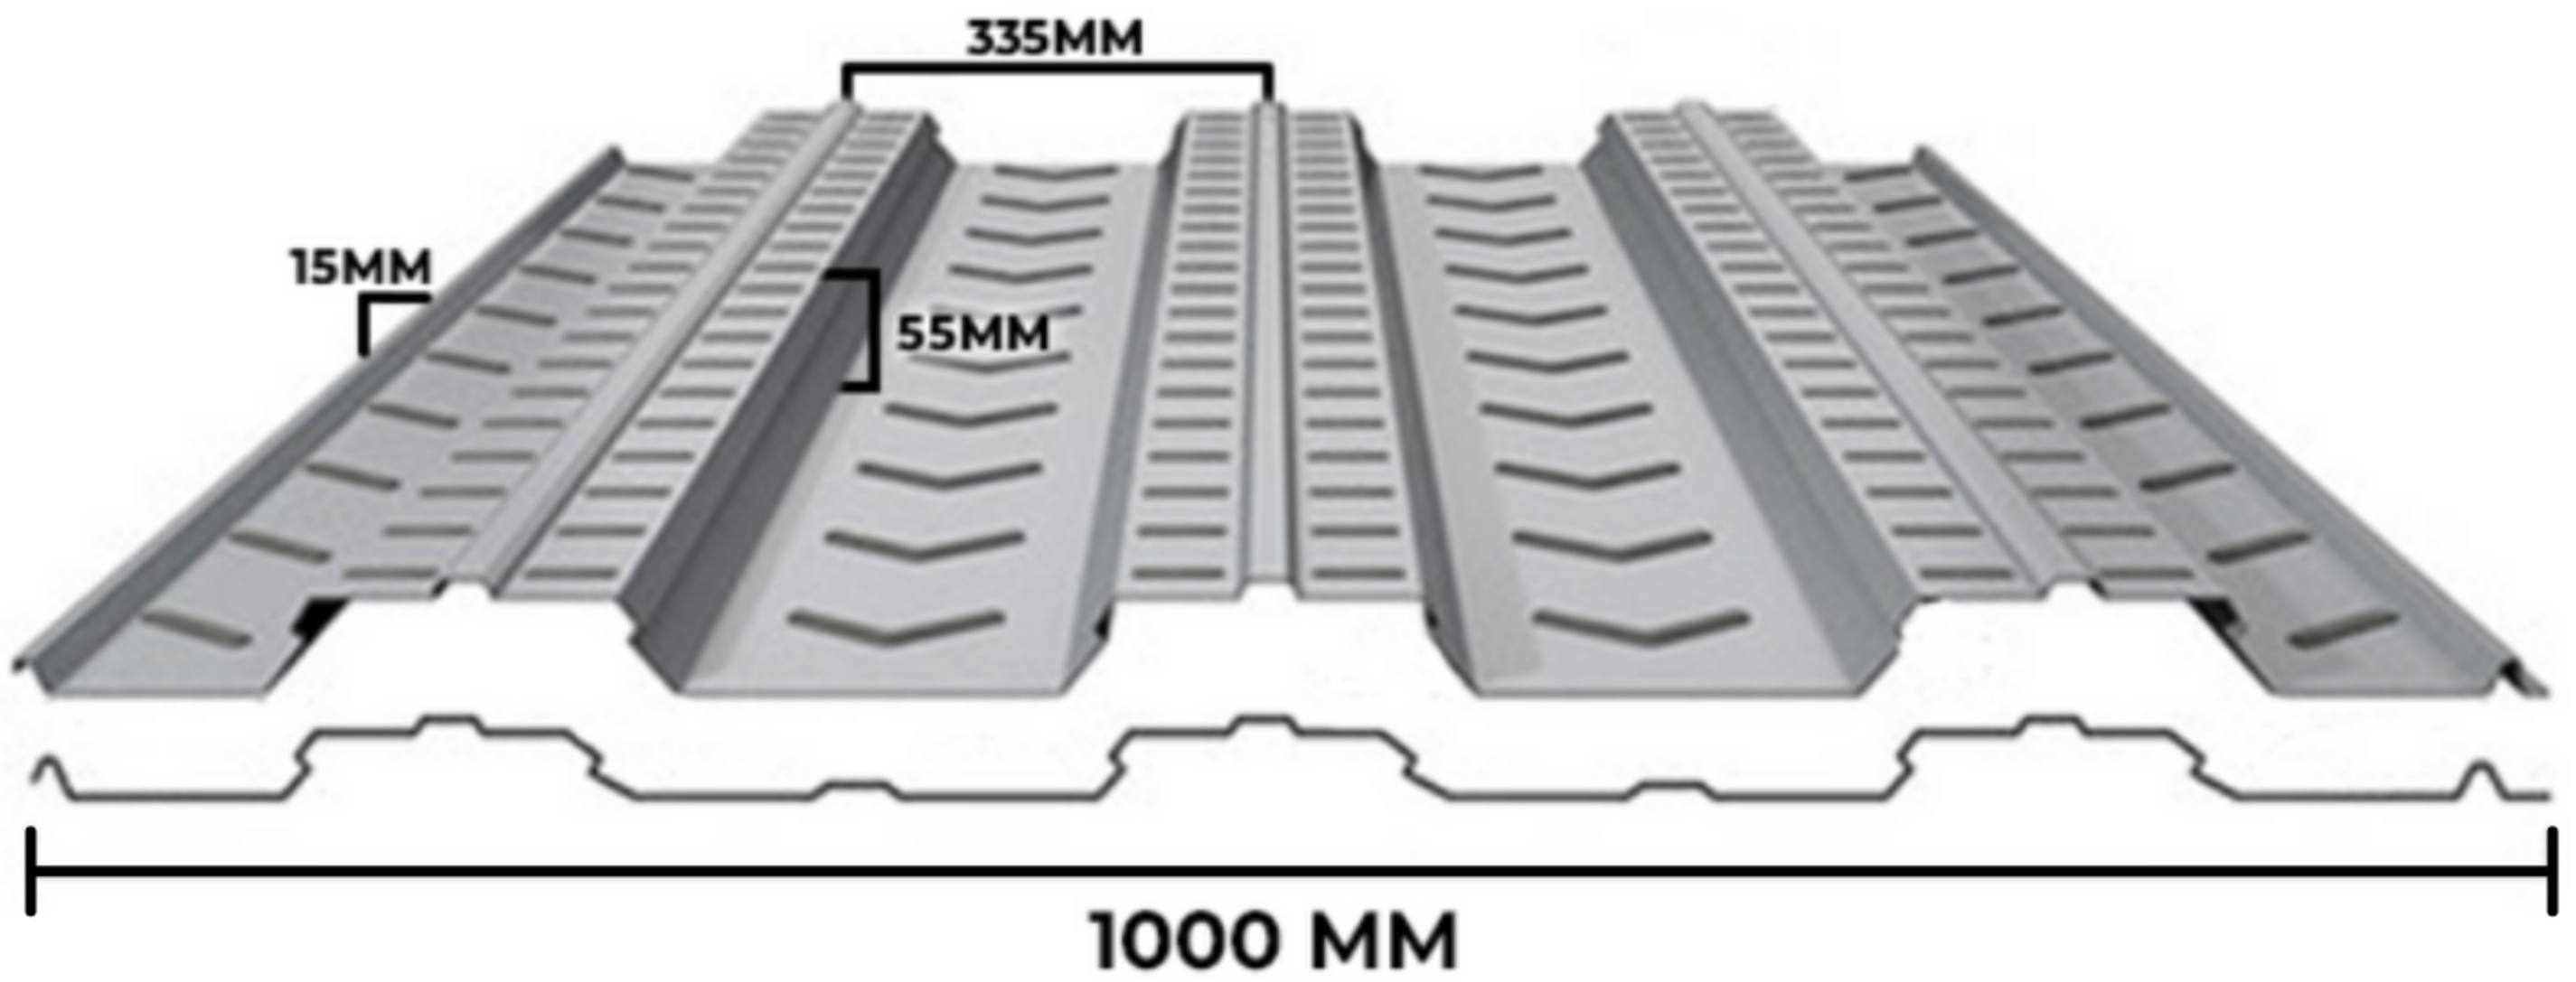

Roofing Atap Lancip

Ukuran:
12 x 25
12 x 50
12 x 65