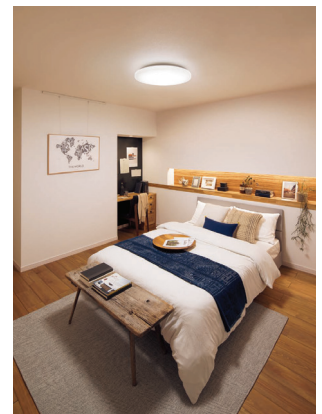

- Fixed LED light source

Fixed LED light Source		
	15W	20W
	Dimensi : [A] 0298 x [B] 73	
6500K	NNP52600031 1127lm, 75lm/W	NNP52700031 1502lm, 75lm/W